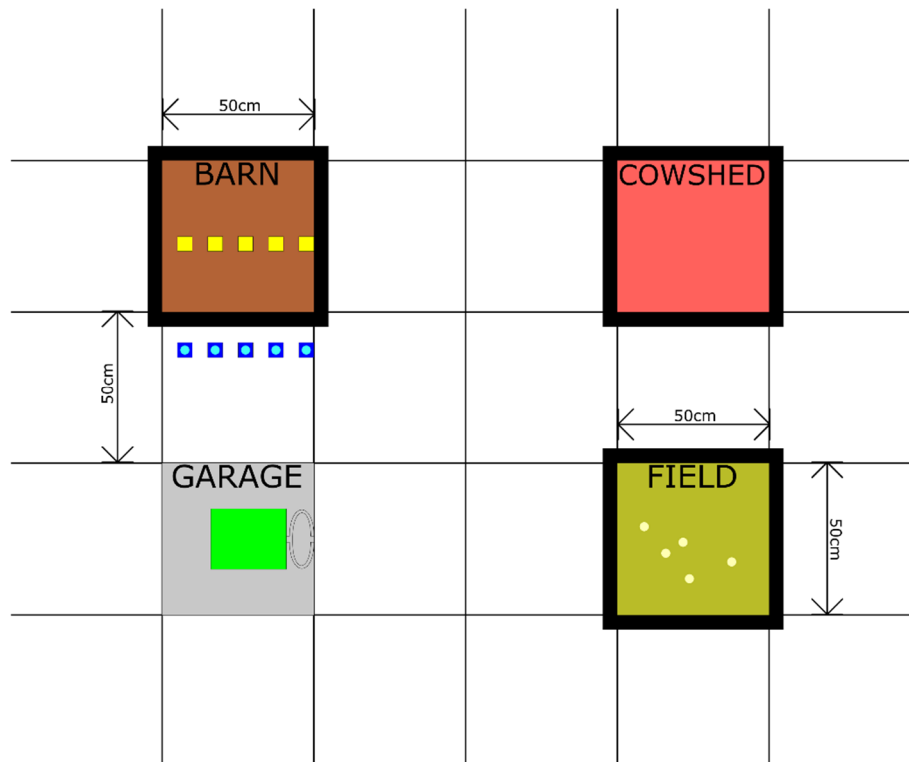

### *Task description*

---

- **Set up your farm**

For orientation, look at the picture. Place the grain (yellow balls) on the field, it is ripe and wants to be harvested soon. Place the yellow boxes, your grain boxes, in the barn. Your water boxes (blue boxes) are already filled with water (blue balls) and should be ready for your harvest robot next to the barn. Your cows are in the cowshed and are eagerly waiting to be fed. Your harvesting robot is in the garage and ready to go on your signal. It is allowed (but not obligatory) that you stick a line between the stations that you can follow. Oh, it is getting late now, you only have 3 minutes left to complete the following tasks. Upload us a photo of it.

## Farm

Deadline: 16.5.2021

Points: 25

Material requirements: Your robot, a gripper, 5 blue boxes open on one side (at least 5 cm side length), 5 yellow boxes open on one side (at least 5 cm side length), 5 blue balls e.g. pompoms (at least 3 cm), 5 yellow balls e.g. pompoms (at least 3 cm)